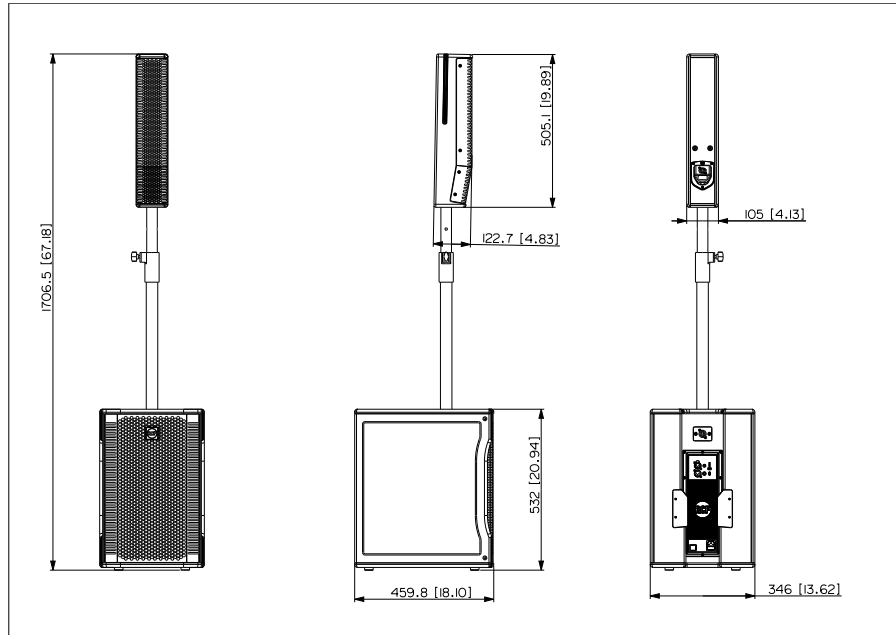

- Features**
- > 1400 Watt
 - > 128 dB max SPL
 - > 40 Hz 20 kHz frequency response
 - > 12" Woofer, 2.5" v.c.
 - > 8 x 2" Ultra compact fullrange, 1.0 v.c.
 - > 120° x 30° slightly tilted pattern control
 - > Innovative DSP processing
 - > Pole mountable, easy set-up and transportation

Part Number	13000442 EVOX 8	220-240 V	Black	EAN 8024530012151
	13000443 EVOX 8	115 V	Black	EAN 8024530012373

EVOX 8

ACTIVE TWO-WAY ARRAY

Line Art 2D

TECHNICAL SPECIFICATIONS

Acoustical specifications	Frequency Response	45 Hz ÷ 20000 Hz
	Max SPL @ 1m	128 dB
	Horizontal coverage angle	120°
	Vertical coverage angle	30°
Transducers	Fullrange	8 x 2.0", 1.0" v.c
	Woofer	12", 2.5" v.c
Input/Output section	Input signal	bal/unbal
	Input connectors	XLR, Jack
	Output connectors	XLR
	Input sensitivity	-2 dBu/+4 dBu
Processor section	Crossover Frequencies	220 Hz
	Protections	Thermal, RMS
	Limiter	Soft Limiter
	Controls	Volume, EQ, phase, Xover
Power section	Total Power	1400 W Peak, 700 W RMS
	High frequencies	400 W Peak, 200 W RMS
	Low frequencies	1000 W Peak, 500 W RMS
	Cooling	Convection
	Connections	VDE
	Safety agency	CE compliant
Standard compliance	Safety agency	CE compliant
Physical specifications	Cabinet/Case Material	Baltic birch plywood
	Hardware	2 x M6
	Handles	1 Top
	Pole mount/Cap	Yes
	Color	Black
Size	Height	530 mm / 20.87 inches
	Width	346 mm / 13.62 inches
	Depth	459 mm / 18.07 inches
	Weight	23.8 kg / 52.47 lbs